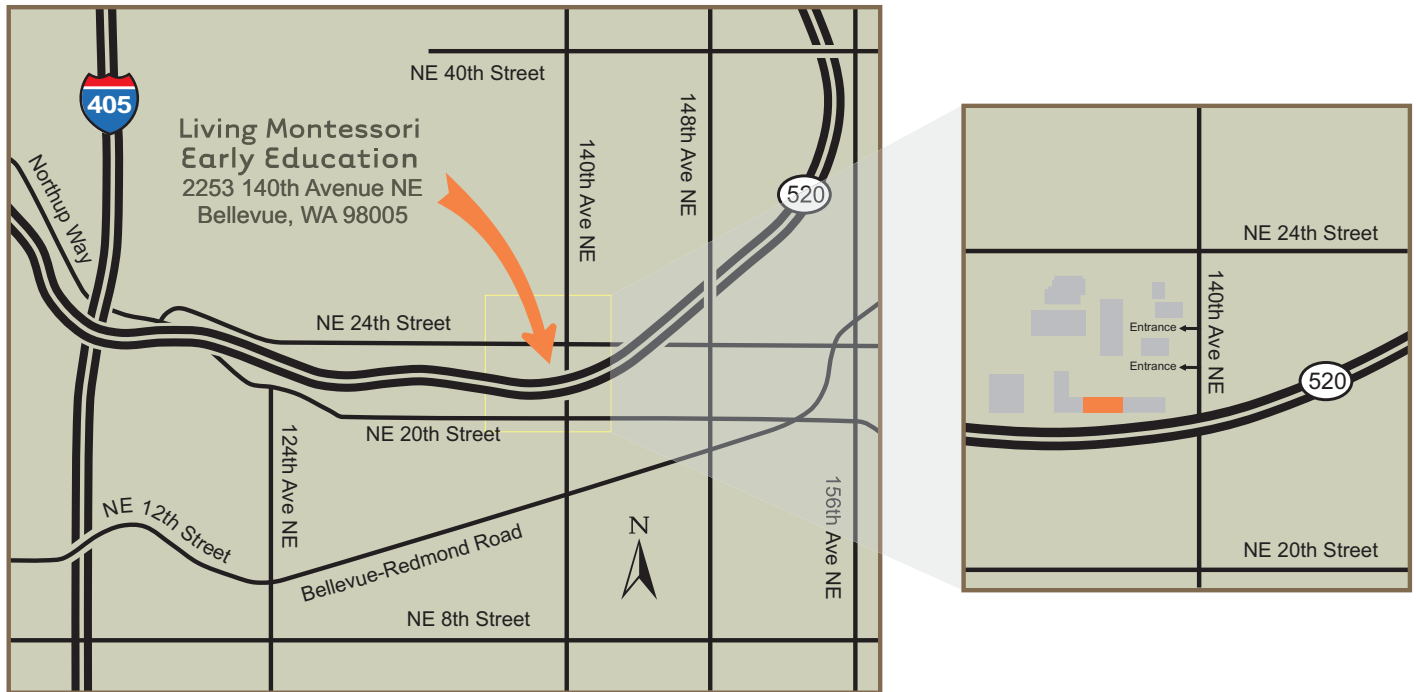

Living Montessori Education Community

PREPARED FOR LIFE

Living Montessori Early Education

2253 140th Avenue NE

Bellevue, WA 98005

Phone: 425.373.KIDS (5437)

E-mail: info@LivingMontessori.com

Website: <http://www.LivingMontessori.com>

Driving Directions

From I-405 or I-5

- Take 520 East
- Exit at 124th Avenue NE
- Turn left onto Northrup Way
- Turn left onto 140th Avenue NE
- Go under 405 and turn left into the first driveway of the Evans Plaza
- Living Montessori is in the middle of the building on your left

From Redmond/Issaquah

- Take 520 West
- Exit at 148th Avenue NE
- Turn left onto 148th Avenue NE
- Turn right onto NE 24th Street
- Turn left on 140th Avenue NE
- Turn right into the second driveway of the Evans Plaza
- Living Montessori is in the middle of the building on your left